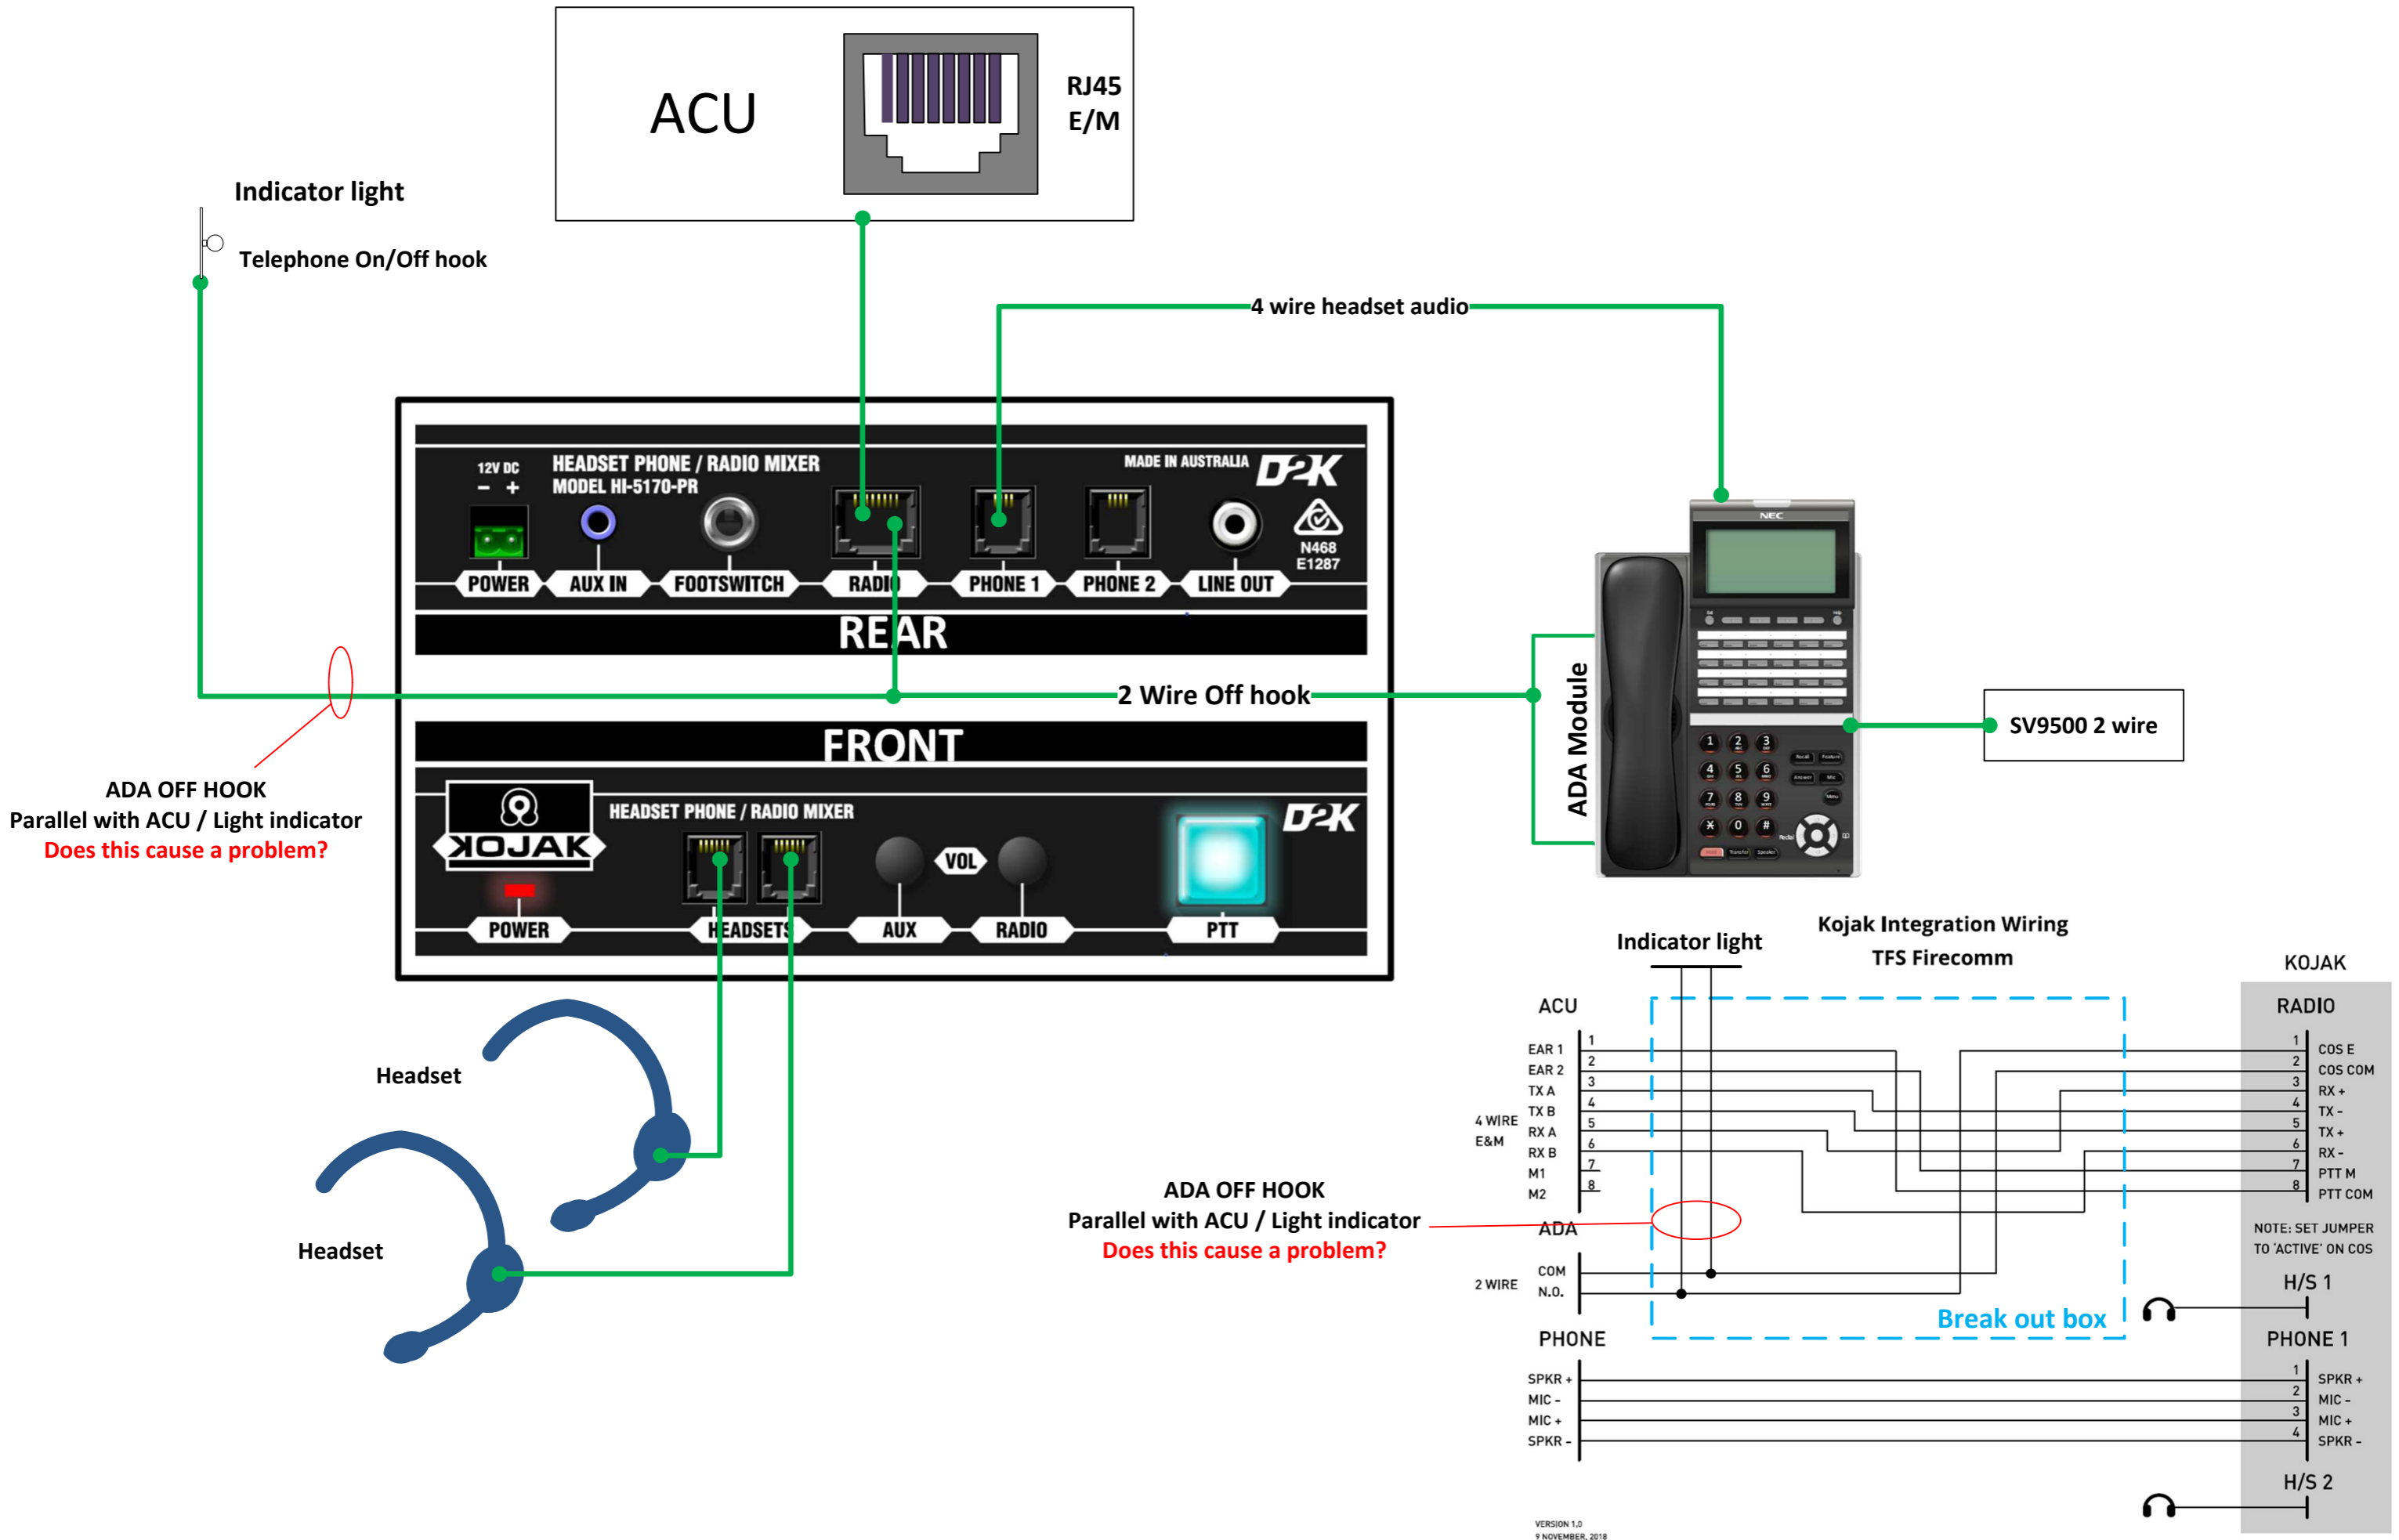

1. NEC initially proposed solution

2. Media Dock consoles (Ambulance SOC, TFS Firecom)

3. ACU Consoles (TFS Firecom)

4. Maestro C3ip consoles (Police RDS)

5. Call taker consoles (Police switchboard and SOC EMDSO)