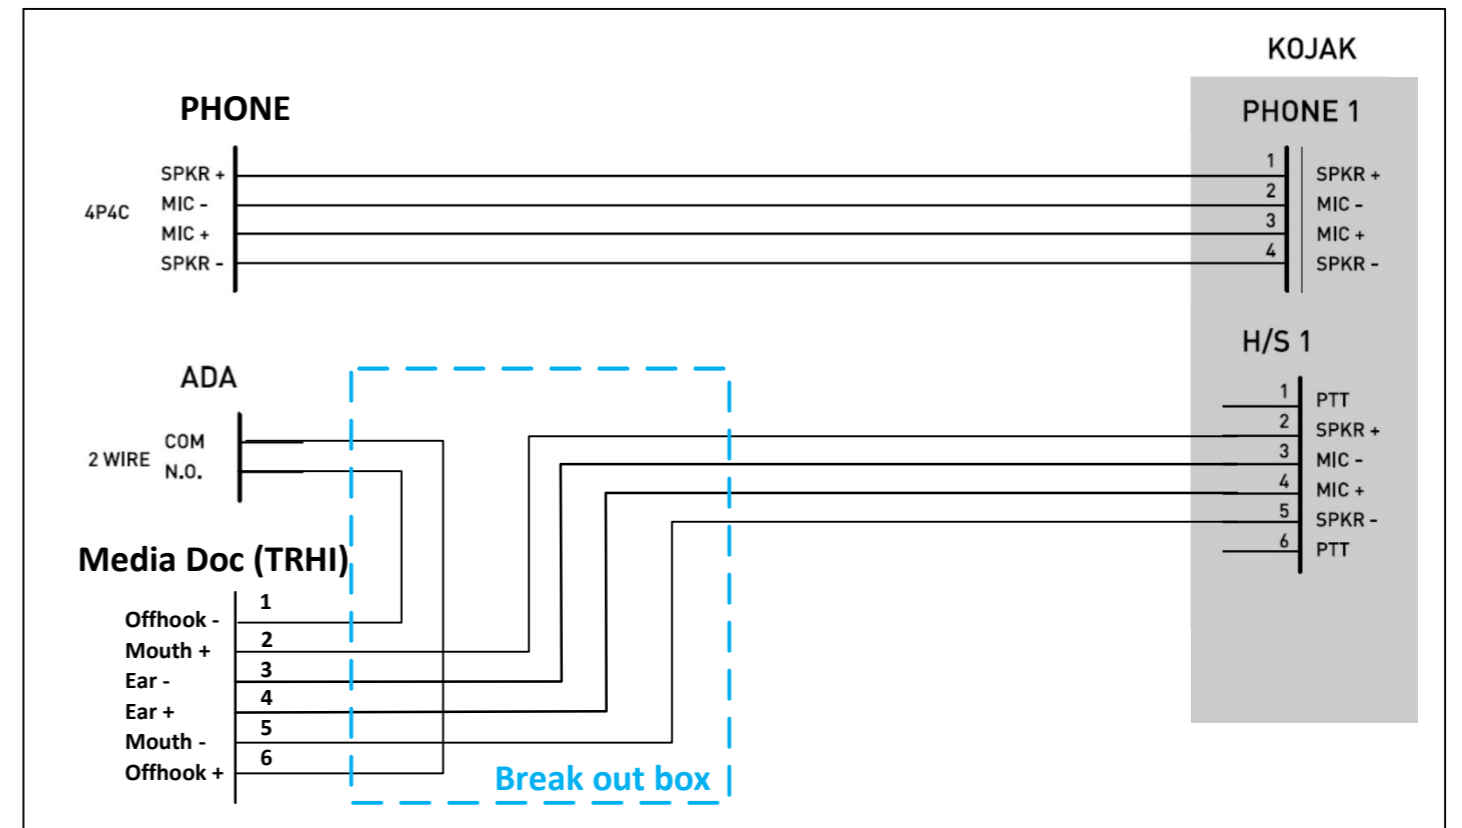

1. NEC initially proposed solution

2. Media Dock consoles (Ambulance SOC, TFS Firecom)

3. ACU Consoles (TFS Firecom)

4. Maestro C3ip consoles (Police RDS)

5. Call taker consoles (Police switchboard and SOC EMDSO)