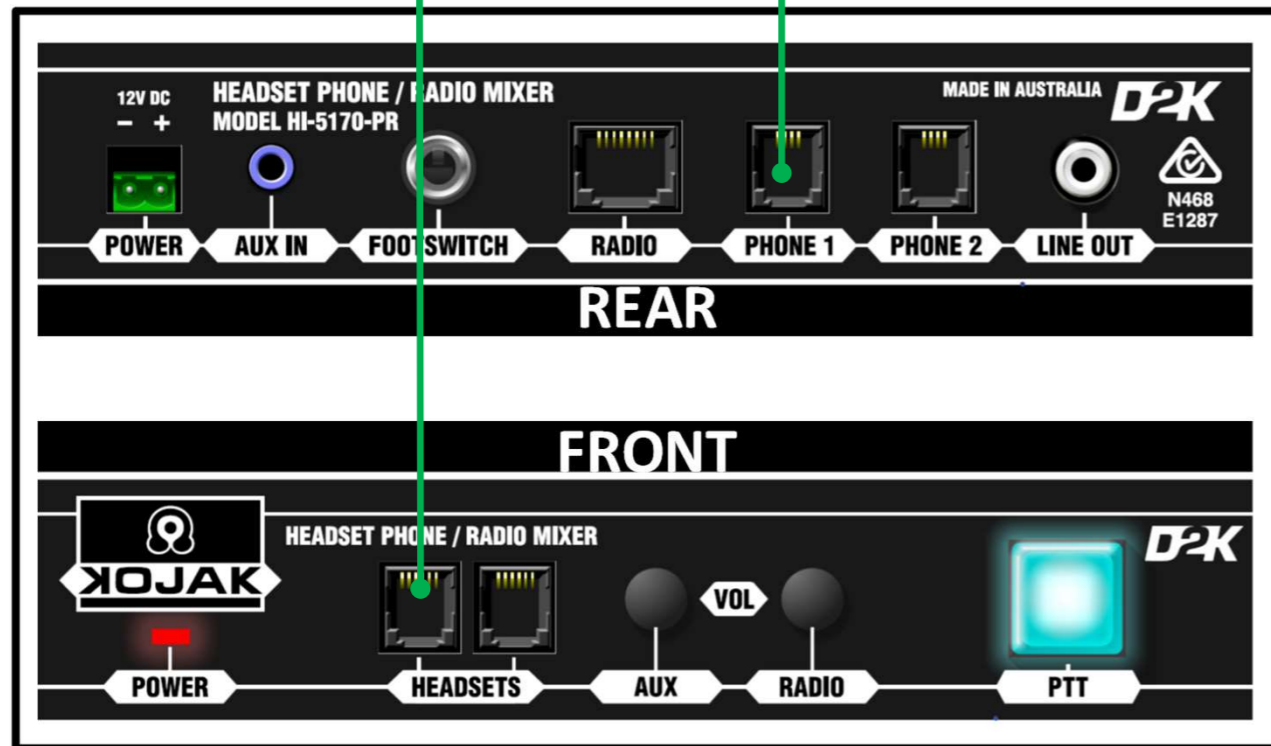

1. NEC initially proposed solution

2. Media Dock consoles (Ambulance SOC, TFS Firecom)

3. ACU Consoles (TFS Firecom)

4. Maestro C3ip consoles (Police RDS)

5. Call taker consoles (Police switchboard and SOC EMDSO)