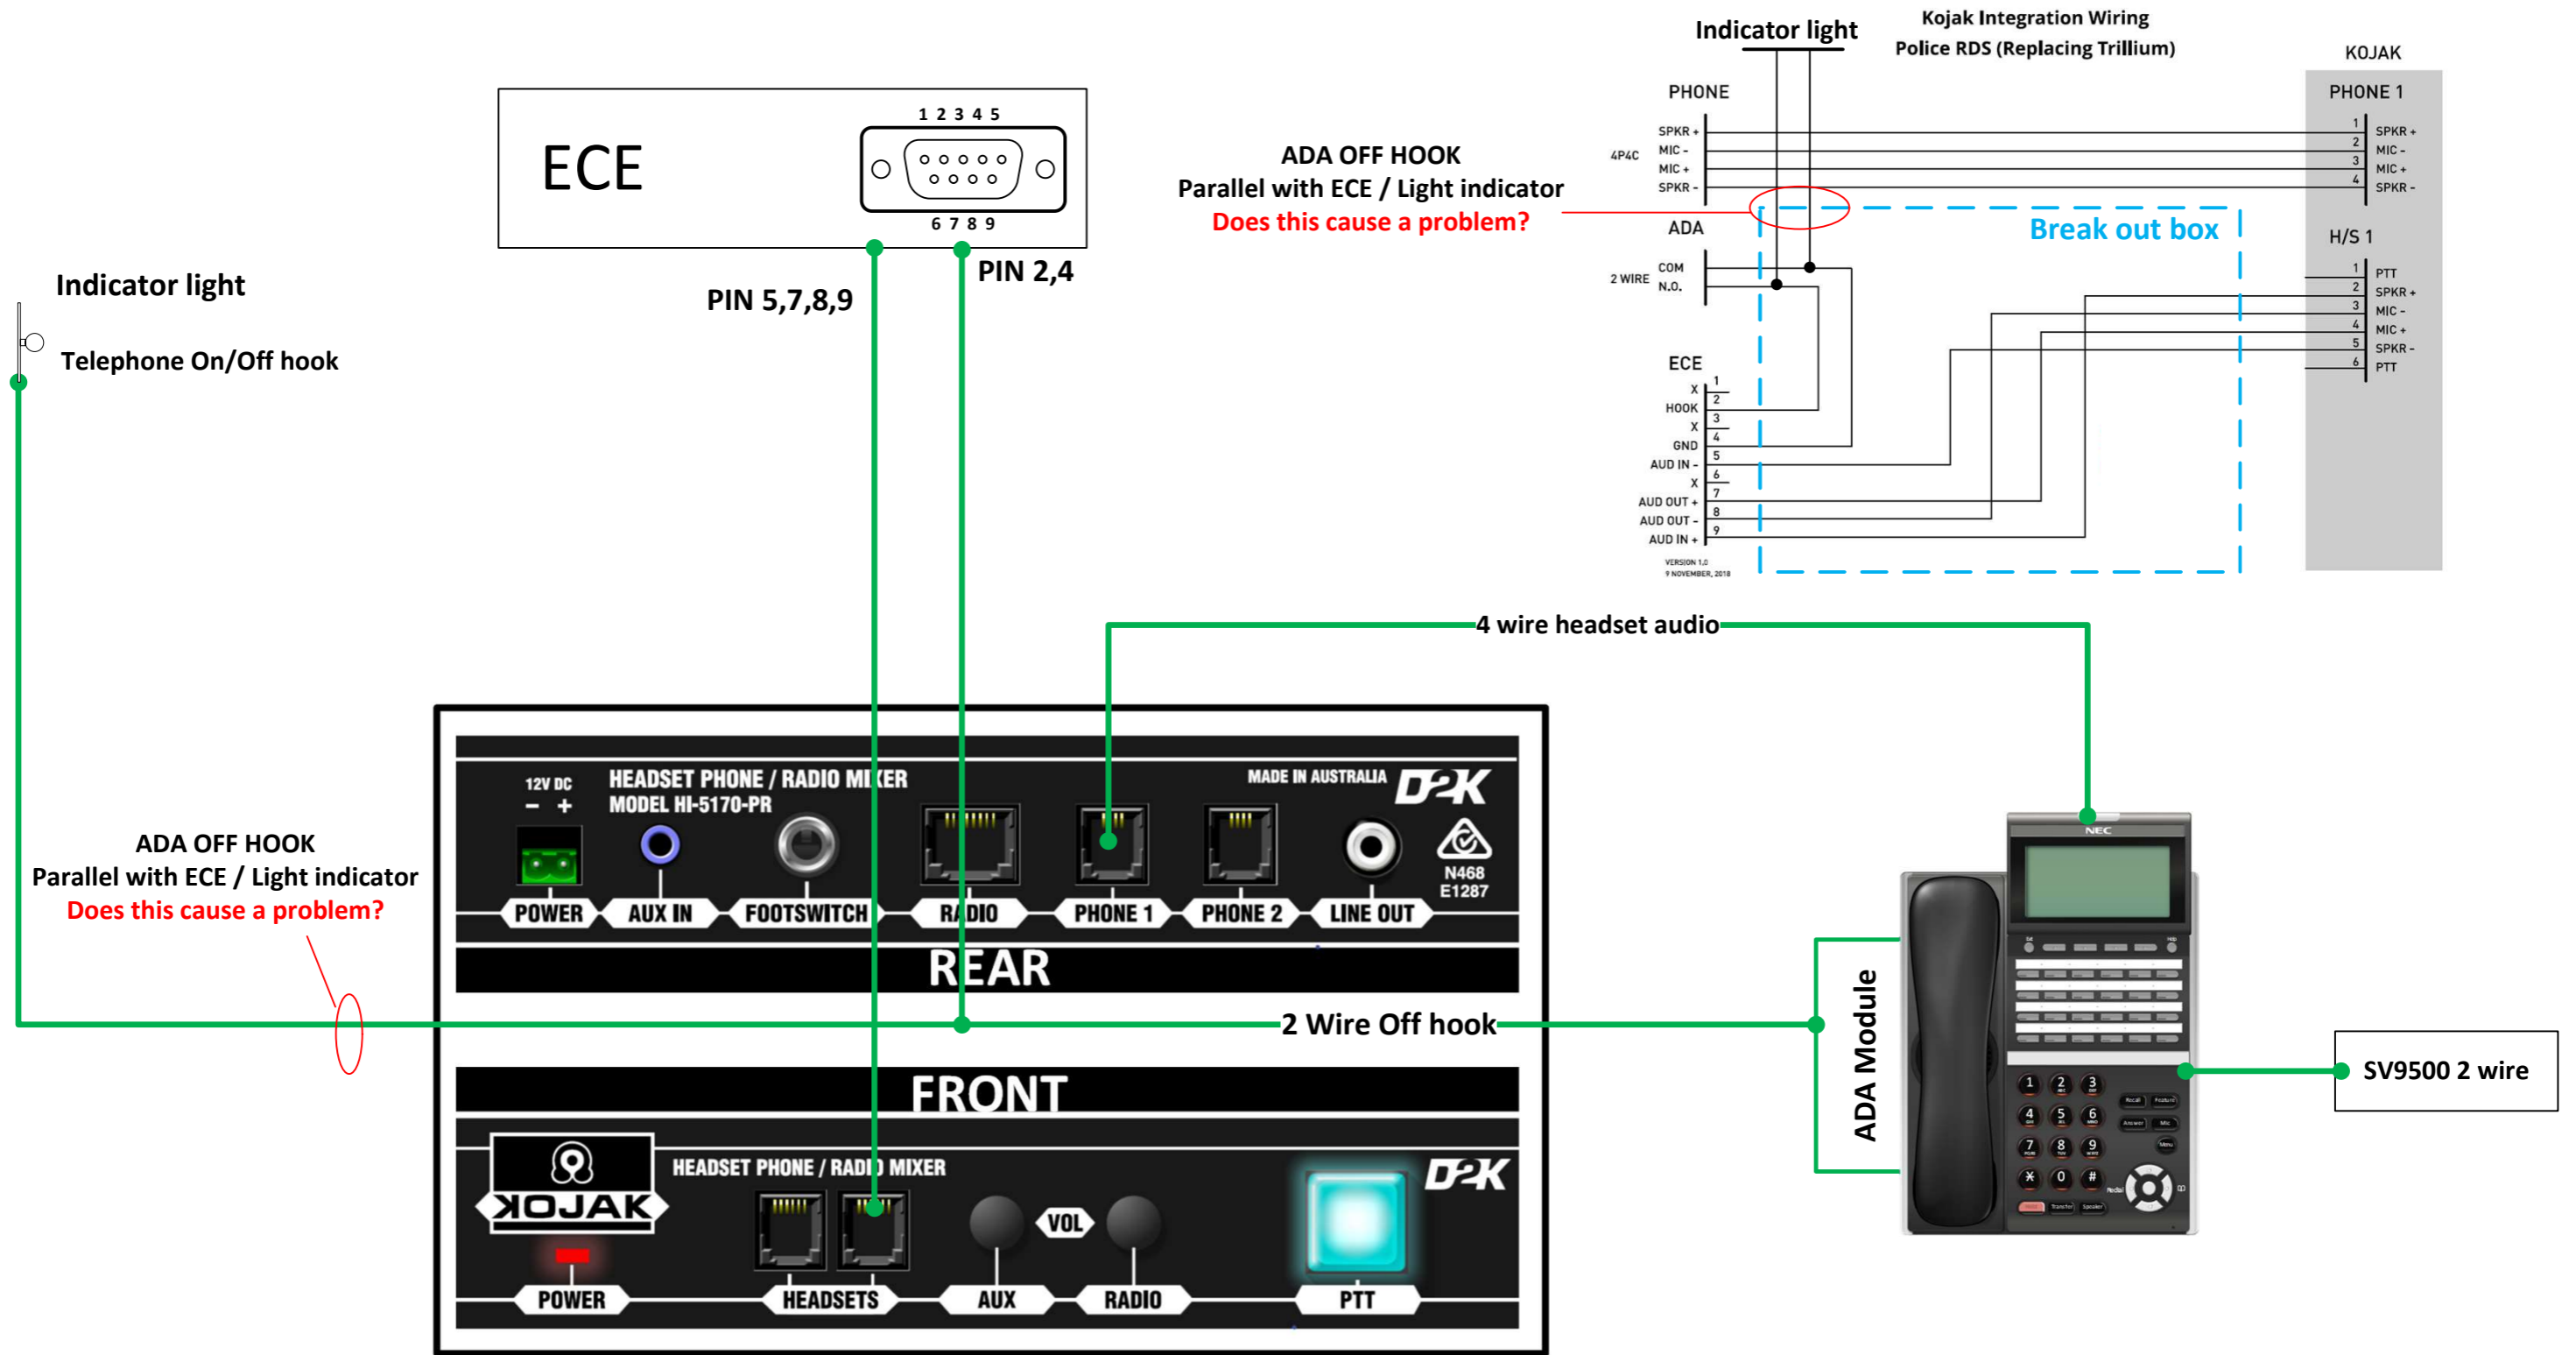

1. NEC initially proposed solution

2. Media Dock consoles (Ambulance SOC, TFS Firecom)

3. ACU Consoles (TFS Firecom)

4. Maestro C3ip consoles (Police RDS)

5. Call taker consoles (Police switchboard and SOC EMDSO)