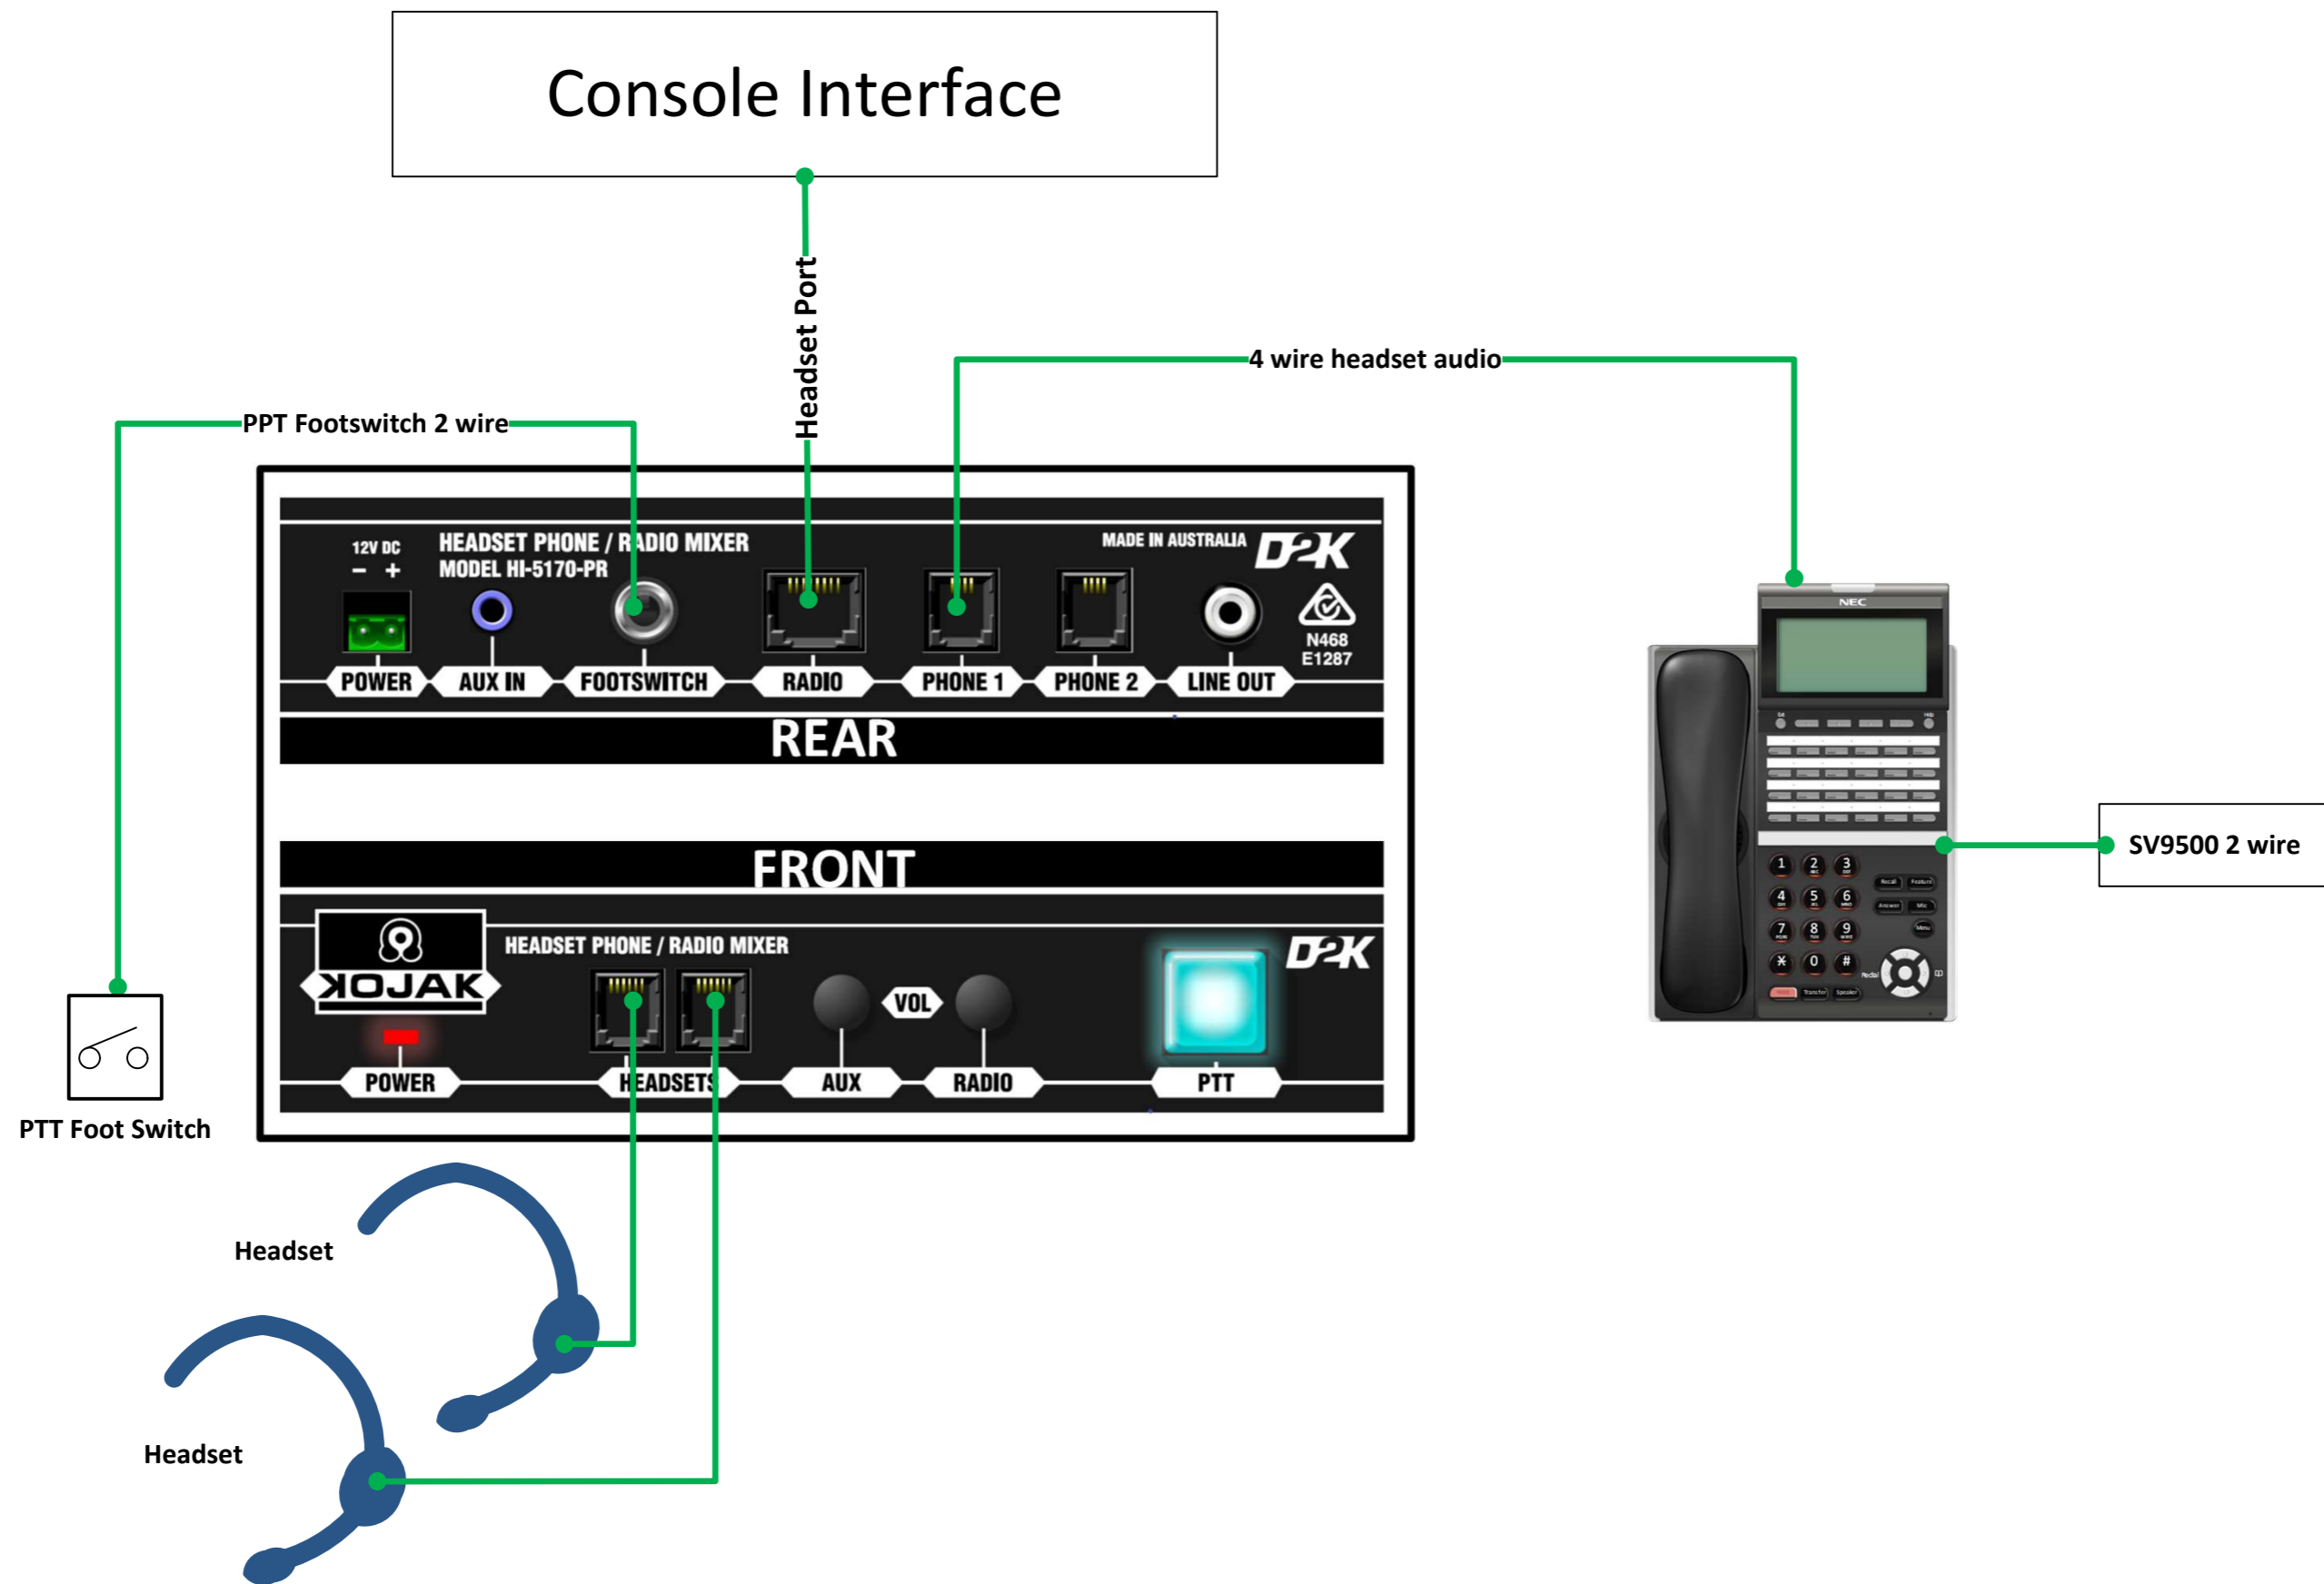

1. NEC initially proposed solution

2. Media Dock consoles (Ambulance SOC, TFS Firecom)

3. ACU Consoles (TFS Firecom)

4. Maestro C3ip consoles (Police RDS)

5. Call taker consoles (Police switchboard and SOC EMDSO)